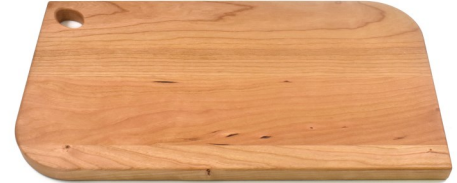

# Classic Cutting Boards

CURVED WOOD CUTTING BOARD WITH ROUNDED CORNERS  
9" X 12" X 3/4"

\*Comes only in Walnut

\$50

HOUSE SHAPED CUTTING BOARD  
13" X 14" X 3/4"

\$65

LARGE ROUND CUTTING BOARD WITH ROUNDED EDGES  
15" X 3/4"

\$85

SMALL CHEESE SERVING BOARD  
6" X 15" X 3/4"

\$40

LARGE CURVED WOOD CUTTING BOARD WITH ROUNDED CORNERS  
10 1/2" X 16" X 3/4"

\$65

\*Comes only in Walnut

# Classic Cutting Boards

SMALL CHARCUTERIE  
BOARD WITH CUTOUT  
6" X 11" X ¾"

\$40

CHARCUTERIE BOARD  
WITH CUTOUT  
8" X 14" X ¾"

\$55

LARGE MULTI-SPECIES WOOD  
CUTTING BOARD  
10 ½" X 16" X ¾"

\$65

\*Comes in Cherry/Maple and  
Walnut/Cherry