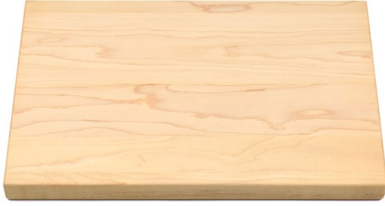

Classic Cutting Boards

CLASSIC WOOD
CUTTING BOARD
9" X 12" X 3/4"

$50