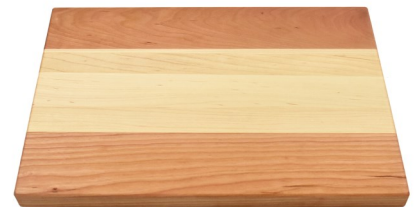

\$85

SMALL CHEESE SERVING BOARD  
6" X 15" X 3/4"

\$40

LARGE CURVED WOOD CUTTING BOARD WITH ROUNDED CORNERS  
10 1/2" X 16" X 3/4"

\$65

\*Comes only in Walnut

# Classic Cutting Boards

SMALL CHARCUTERIE  
BOARD WITH CUTOUT  
6" X 11" X ¾"

\$40

CHARCUTERIE BOARD  
WITH CUTOUT  
8" X 14" X ¾"

\$55

LARGE MULTI-SPECIES WOOD  
CUTTING BOARD  
10 ½" X 16" X ¾"

\$65

\*Comes in Cherry/Maple and  
Walnut/Cherry

MULTI-SPECIES WOOD CUTTING  
BOARD  
9" X 12" X ¾"

\$50

\*Comes in Cherry/Maple and  
Walnut/Cherry